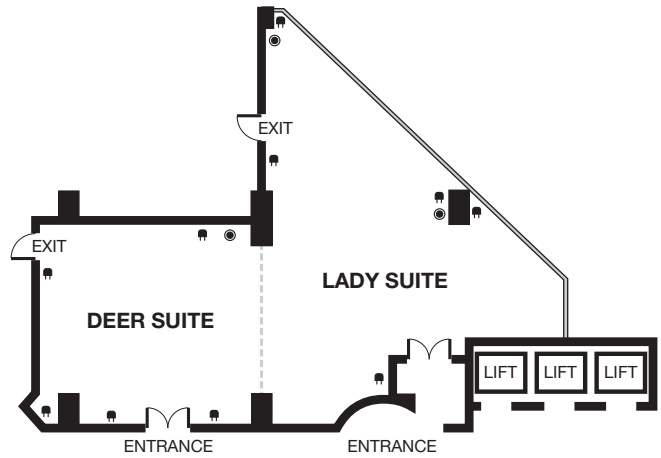

Meeting / Banquet Configuration

ROOM	DIMENSIONS (Meters)	HEIGHT (Meters)	DOOR (H X W, Meters)	LOCATION (Floor)	RECEPTION	THEATRE	CLASSROOM	HOLLOW SQUARE	U-SHAPE	BOARDROOM	BANQUET	DINNER & DANCE
Sarawak Chamber 1	14.8 x 25.2	6.0	2.1 x 1.6	3rd	340	550	200	114	93	114	340	200
Sarawak Chamber 2	8.2 x 25.2	6.0	2.1 x 1.6	3rd	100	250	80	90	81	90	140	100
Sarawak Chamber 3	12.7 x 25.2	6.0	2.1 x 1.6	3rd	300	450	120	102	66	102	300	200
Sarawak Chamber 1, 2 & 3	35.0 x 25.2	6.0	2.1 x 1.6	3rd	900	1400	450	160	135	160	900	500
Wind Suite 1	5.5 x 7.1	2.6	2.1 x 1.6	3rd	25	35	15	12	9	12	20	-
Wind Suite 2	8.4 x 8.0	2.6	2.1 x 1.6	3rd	45	50	24	24	21	24	40	-
Wind Suite 1 & 2	13.9 x 15.1	2.6	2.1 x 1.6	3rd	65	80	45	28	26	28	60	-
Deer Suite	9.0 x 8.6	2.6	2.1 x 1.6	3rd	50	60	30	24	20	24	40	-
Lady Suite	12.0 x 8.6	2.6	2.1 x 1.6	3rd	70	90	45	30	24	30	60	-

Window On Kuching | 18th Floor

Legend:

- 13amp Power Supply
- MA TV Outlet Point

Wind Suites I & II | 3rd Floor

Deer & Lady Suites | 3rd Floor

Sarawak Chamber | 3rd Floor

Legend:

- 13amp Power Supply
- MA TV Outlet Point