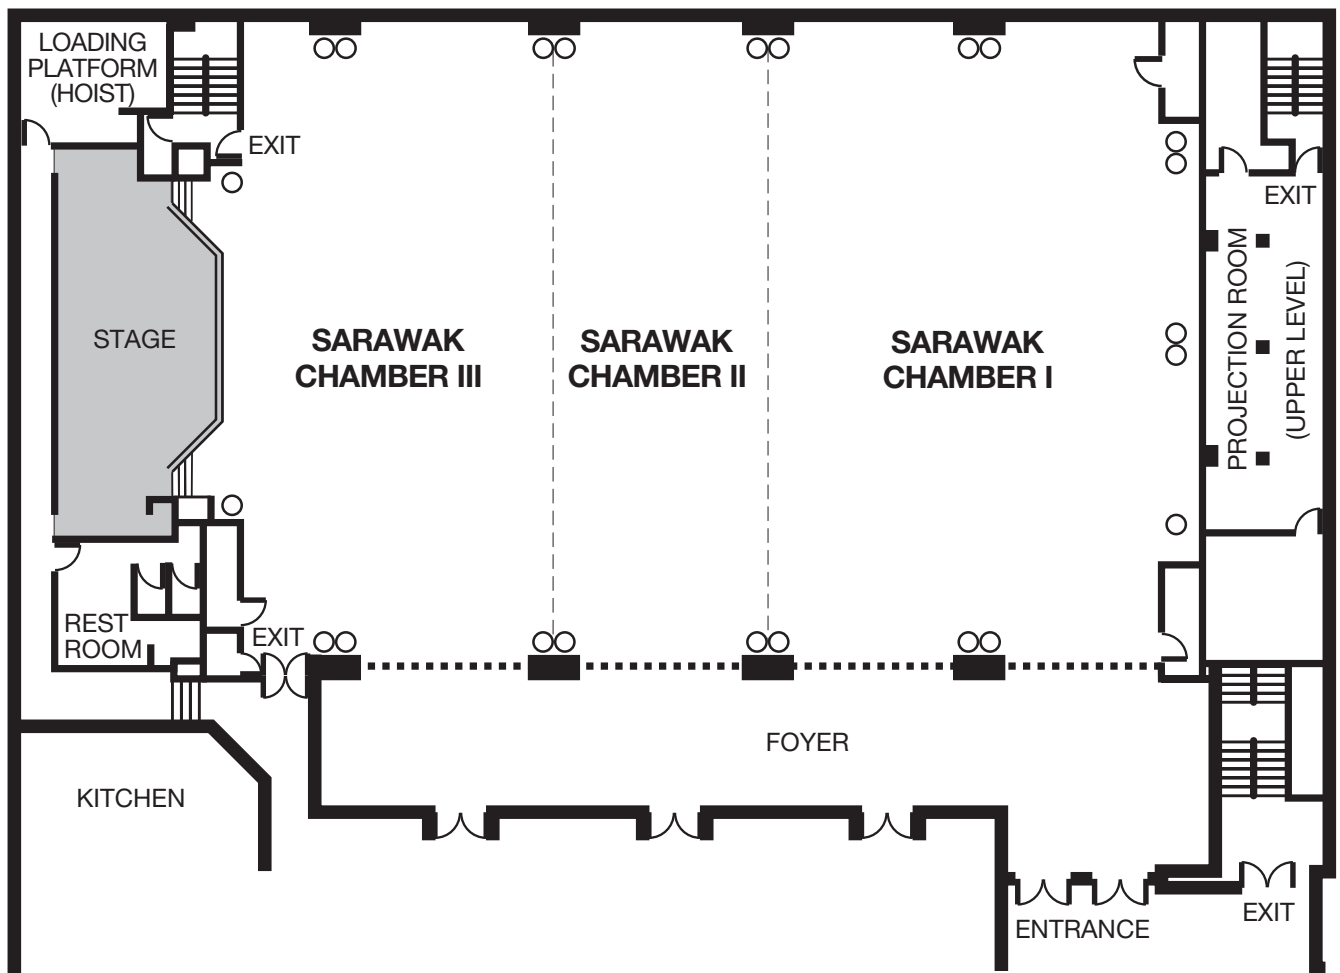

Meeting / Banquet Configuration

ROOM	DIMENSIONS (Meters)	HEIGHT (Meters)	DOOR (H X W, Meters)	LOCATION (Floor)	RECEPTION	THEATRE	CLASSROOM	HOLLOW SQUARE	U-SHAPE	BOARDROOM	BANQUET	DINNER & DANCE
Sarawak Chamber 1	14.8 x 25.2	6.0	2.1 x 1.6	3rd	340	550	200	114	93	114	340	200
Sarawak Chamber 2	8.2 x 25.2	6.0	2.1 x 1.6	3rd	100	250	80	90	81	90	140	100
Sarawak Chamber 3	12.7 x 25.2	6.0	2.1 x 1.6	3rd	300	450	120	102	66	102	300	200
Sarawak Chamber 1, 2 & 3	35.0 x 25.2	6.0	2.1 x 1.6	3rd	900	1400	450	160	135	160	900	500
Wind Suite 1	5.5 x 7.1	2.6	2.1 x 1.6	3rd	25	35	15	12	9	12	20	-
Wind Suite 2	8.4 x 8.0	2.6	2.1 x 1.6	3rd	45	50	24	24	21	24	40	-
Wind Suite 1 & 2	13.9 x 15.1	2.6	2.1 x 1.6	3rd	65	80	45	28	26	28	60	-
Deer Suite	9.0 x 8.6	2.6	2.1 x 1.6	3rd	50	60	30	24	20	24	40	-
Lady Suite	12.0 x 8.6	2.6	2.1 x 1.6	3rd	70	90	45	30	24	30	60	-

Window On Kuching | 18th Floor

Legend:

- 13amp Power Supply
- MA TV Outlet Point

Wind Suites I & II | 3rd Floor

Deer & Lady Suites | 3rd Floor

Sarawak Chamber | 3rd Floor

Legend:

- 13amp Power Supply
- MA TV Outlet Point