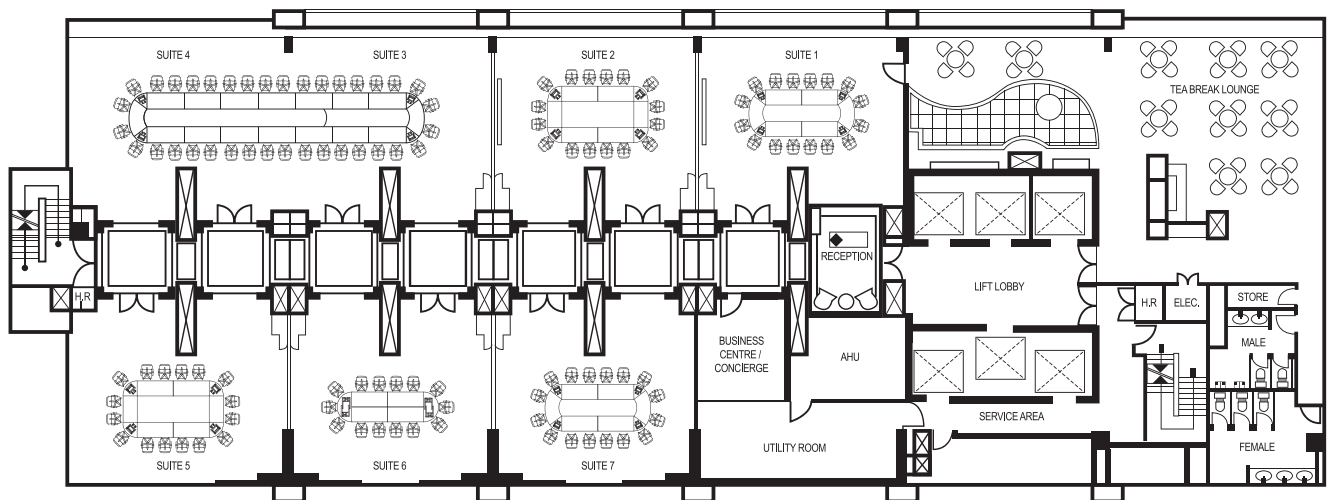

WINDOWS ON KUCHING MEETING SUITES	DIMENSIONS (Meters)	HEIGHT (Meters)	DOOR (H X W, Meters)	LOCATION (Floor)	RECEPTION	THEATRE	CLASSROOM	HOLLOW SQUARE	U-SHAPE	BOARDROOM	BANQUET
Suite 1	8.2 x 6.6	2.75	2.1 x 1.4	18th	35	50	24	20	17	20	30
Suite 2	8.2 x 6.6	2.75	2.1 x 1.4	18th	35	50	24	20	17	20	30
Suite 3	8.2 x 6.6	2.75	2.1 x 1.4	18th	35	50	24	20	17	20	30
Suite 4	8.2 x 6.6	2.75	2.1 x 1.4	18th	35	50	24	20	17	20	30
Suite 1, 2, 3 & 4	32.6 x 6.6	2.75	2.1 x 1.4	18th	140	200	96	80	68	80	120
Suite 1, 2 & 3	24.4 x 6.6	2.75	2.1 x 1.4	18th	105	150	72	60	50	60	90
Suite 2, 3 & 4	24.4 x 6.6	2.75	2.1 x 1.4	18th	105	150	72	60	50	60	90
Suite 1 & 2	16.4 x 6.6	2.75	2.1 x 1.4	18th	70	100	48	40	34	40	60
Suite 3 & 4	16.4 x 6.6	2.75	2.1 x 1.4	18th	70	100	48	40	34	40	60
Suite 5	8.2 x 6.6	2.75	2.1 x 1.4	18th	35	50	24	20	17	20	30
Suite 6	8.2 x 6.6	2.75	2.1 x 1.4	18th	35	50	24	20	17	20	30
Suite 7	8.2 x 6.6	2.75	2.1 x 1.4	18th	35	50	24	20	17	20	30
Suite 5 & 6	16.4 x 6.6	2.75	2.1 x 1.4	18th	70	100	48	40	34	40	60
Suite 6 & 7	16.4 x 6.6	2.75	2.1 x 1.4	18th	70	100	48	40	34	40	60
Suite 5, 6 & 7	24.4 x 6.6	2.75	2.1 x 1.4	18th	105	150	72	60	50	60	90

Window On Kuching | 18th Floor

Legend:

- 13amp Power Supply
- MA TV Outlet Point