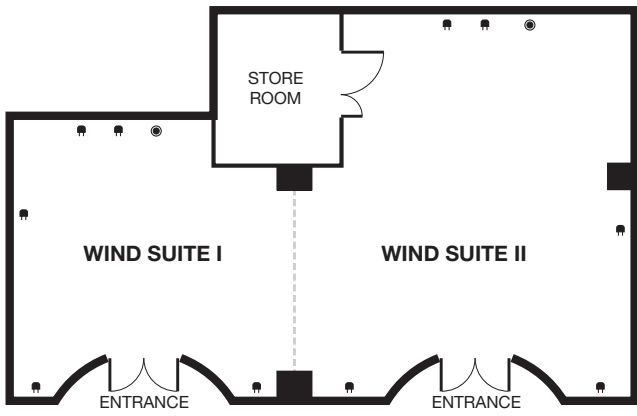

Meeting / Banquet Configuration

ROOM	DIMENSIONS (Meters)	HEIGHT (Meters)	DOOR (H X W, Meters)	LOCATION (Floor)	RECEPTION	THEATRE	CLASSROOM	HOLLOW SQUARE	U-SHAPE	BOARDROOM	BANQUET	DINNER & DANCE
Sarawak Chamber 1	14.8 x 25.2	6.0	2.1 x 1.6	3rd	340	550	200	114	93	114	340	200
Sarawak Chamber 2	8.2 x 25.2	6.0	2.1 x 1.6	3rd	100	250	80	90	81	90	140	100
Sarawak Chamber 3	12.7 x 25.2	6.0	2.1 x 1.6	3rd	300	450	120	102	66	102	300	200
Sarawak Chamber 1, 2 & 3	35.0 x 25.2	6.0	2.1 x 1.6	3rd	900	1400	450	160	135	160	900	500
Wind Suite 1	5.5 x 7.1	2.6	2.1 x 1.6	3rd	25	35	15	12	9	12	20	-
Wind Suite 2	8.4 x 8.0	2.6	2.1 x 1.6	3rd	45	50	24	24	21	24	40	-
Wind Suite 1 & 2	13.9 x 15.1	2.6	2.1 x 1.6	3rd	65	80	45	28	26	28	60	-
Deer Suite	9.0 x 8.6	2.6	2.1 x 1.6	3rd	50	60	30	24	20	24	40	-
Lady Suite	12.0 x 8.6	2.6	2.1 x 1.6	3rd	70	90	45	30	24	30	60	-

Window On Kuching | 18th Floor

Legend:

- 13amp Power Supply
- MA TV Outlet Point

Wind Suites I & II | 3rd Floor

Deer & Lady Suites | 3rd Floor

Sarawak Chamber | 3rd Floor

Legend:

- 13amp Power Supply
- MA TV Outlet Point